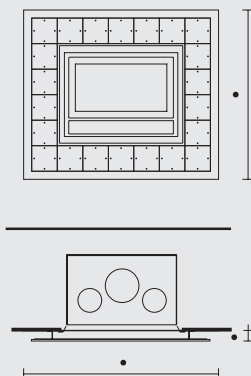

FOCO

GREY

HIGH TECH

INCAS

FOCOLARI

Flat 120, Forte

- Screen 80, cm 121x9x92h
- Screen 100, cm 141x9x92h

- Luce 54, Luce Plus 54, Pellinsert 54, cm 120x7x105h
- Luce 62, Luce Plus 62, Pellbox SCF, cm 131x7x114h

- Luce 54, Luce Plus 54, Pellinsert 54, cm 122x7x149h
- Luce 62, Luce Plus 62, Pellbox SCF, cm 132x7x157h