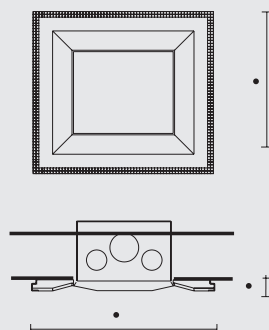

FASHION

FOCOLARI

- Cristal 45, cm 100x38x174h
- Stile, cm 118x38x195h

- Cristal 76, 131x38x150h
- Acquatondo 22, Forte, cm 131x38x172h

Cristal 90

- Luce 54, Luce Plus 54, Pellinsert 54, cm 131x9x118h
- Luce 62, Luce Plus 62, Pellbox SCF, cm 131x9x120h