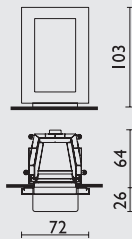

FOCOLARI

Cristal 90

Cristal 76

Cristal 45

Flat 100

Luce 62, Luce Plus 62, Pellbox SCF