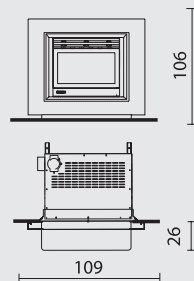

FOCOLARI

Cristal 90

Cristal 76

Cristal 45

Flat 100

Luce 62, Luce Plus 62, Pellbox SCF