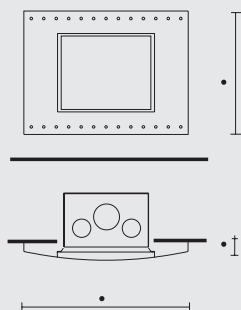

RIVESTIMENTI CONTEMPORANEI

BOLD