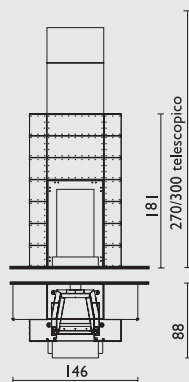

RIVESTIMENTI CONTEMPORANEI

BOLD

DARVON

DOOR

EASY

FOCOLARI

- Luce 54, Luce Plus 54, Pellinsert 54, cm 132x15x99h
- Luce 62, Luce Plus 62, Pellbox SCF, cm 137x15x106h

Cristal 45

Firetronix, Airfire

Airfire, Firetronix

DROMOND

FASHION

FOCOLARI

- Cristal 45, cm 100x38x174h
- Stile, cm 118x38x195h

- Cristal 76, 131x38x150h
- Acquatondo 22, Forte, cm 131x38x172h

Cristal 90

- Luce 54, Luce Plus 54, Pellinsert 54, cm 131x9x118h
- Luce 62, Luce Plus 62, Pellbox SCF, cm 131x9x120h