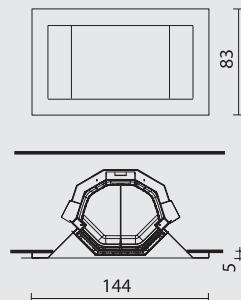

IRON

JUNGLE

LASER

METAL

FOCOLARI

- Luce 54, Luce Plus 54, Pellinsert 54, cm 108x9x95h
- Luce 62, Luce Plus 62, Pellbox SCF, cm 113x9x102h
- Airfire, Firetronix, Thermofire, cm 100x8x89h
- Acquatondo 22, Forte, cm 108x8x89h
- Acquatondo 29, cm 116x8x89h
- Cristal 76, Double, cm 108x8x93h
- Flat 100, cm 135x8x85h

- Luce 54, Luce Plus 54, Pellinsert 54, cm 115x7x102h
- Luce 62, Luce Plus 62, Pellbox SCF, cm 120x7x109h

- Screen 80, cm 145x4,5x106h
- Screen 100, cm 165x4,5x106h

Firetronix, Airfire