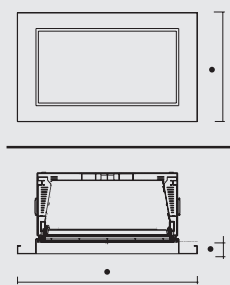

MEXICO

ONYX

POP

FOCOLARI

- Firetronix, Airfire, Thermofire, cm 146x8x113h
- Acquatondo 22, Forte, Acquatondo 29, Screen 80, cm 146x9x113h

Firetronix, Airfire, Thermofire

Flat 120 (vers. ridotta)*

PURE