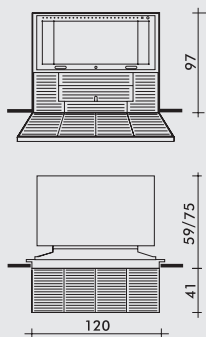

FOCO

GREY

HIGH TECH

INCAS

FOCOLARI

Flat 120, Forte

- Screen 80, cm 121x9x92h
- Screen 100, cm 141x9x92h

- Luce 54, Luce Plus 54, Pellinsert 54, cm 120x7x105h
- Luce 62, Luce Plus 62, Pellbox SCF, cm 131x7x114h

- Luce 54, Luce Plus 54, Pellinsert 54, cm 122x7x149h
- Luce 62, Luce Plus 62, Pellbox SCF, cm 132x7x157h