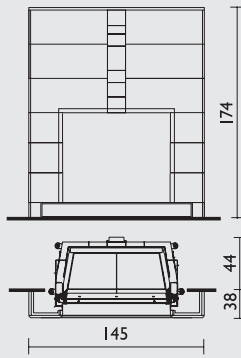

RIVESTIMENTI CONTEMPORANEI

BOLD

DARVON

DOOR

EASY

FOCOLARI

- Luce 54, Luce Plus 54, Pellinsert 54, cm 132x15x99h
- Luce 62, Luce Plus 62, Pellbox SCF, cm 137x15x106h

Cristal 45

Firetronix, Airfire

Airfire, Firetronix

DROMOND

FASHION

FOCOLARI

- Cristal 45, cm 100x38x174h
- Stile, cm 118x38x195h

- Cristal 76, 131x38x150h
- Acquatondo 22, Forte, cm 131x38x172h

Cristal 90

- Luce 54, Luce Plus 54, Pellinsert 54, cm 131x9x118h
- Luce 62, Luce Plus 62, Pellbox SCF, cm 131x9x120h