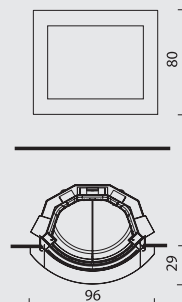

BOLD

DARVON

DOOR

EASY

FOCOLARI

- Luce 54, Luce Plus 54, Pellinsert 54, cm 132x15x99h
- Luce 62, Luce Plus 62, Pellbox SCF, cm 137x15x106h

Cristal 45

Firetronix, Airfire