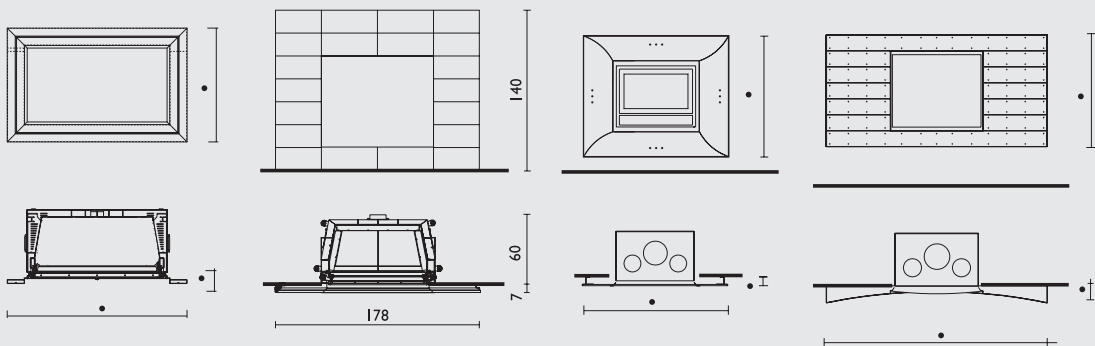

STEEL

WALL

WIND

WOOD

FOCOLARI

- Screen 80, cm 115x4x66h
- Screen 100, cm 135x4x66h

Cristal 90

- Luce 54, Luce Plus 54, Pellinsert 54, cm 121x7x101h
- Luce 62, Luce Plus 62, Pellbox SCF, cm 126x7x108h

- Luce 54, Luce Plus 54, Pellinsert 54, cm 180x14x90h
- Luce 62, Luce Plus 62, Pellbox SCF, cm 180x14x96h