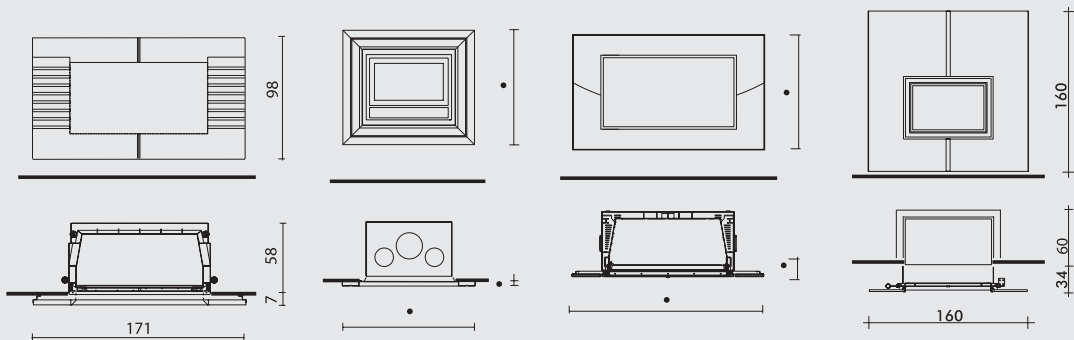

SAHARA 100

SILVER

SMILE

SQUARE

FOCOLARI

Flat 100

- Luce 54, Luce Plus 54, Pellinsert 54, cm 103x4x90h
- Luce 62, Luce Plus 62, Pellbox SCF, cm 107x4x96h
- Airfire, Firetronix, Thermofire, cm 92x5x81h
- Acquatondo 22, Forte, cm 102x3x83h
- Acquatondo 29, cm 110x3x83h
- Cristal 76, Double, cm 102x3x87h
- Flat 100, cm 129x3x79h

• Forte