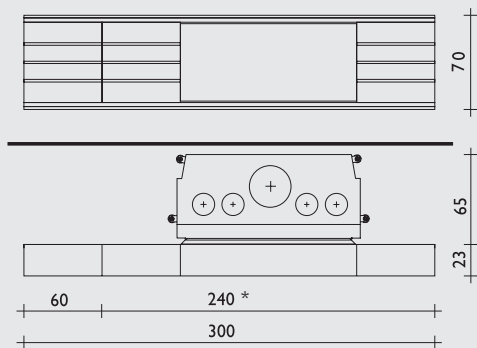

POP

FOCOLARI

- Firetronix, Airfire, Thermofire, cm 146x8x113h
- Acquatondo 22, Forte, Acquatondo 29, Screen 80, cm 146x9x113h

Firetronix, Airfire, Thermofire

Flat 120 (vers. ridotta)*