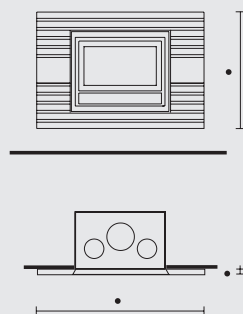

SAHARA

FOCOLARI

- Screen 80, cm 115x6x82h
- Screen 100, cm 135x6x82h

Idro 30

- Screen 80, cm 129x3,5x90h
- Screen 100, cm 149x3,5x90h

- Luce 54, Luce Plus 54, Pellinsert 54, cm 120x4x83h
- Luce 62, Luce Plus 62, Pellbox SCF, cm 123x4x88h
- Acquatondo 22, Forte, cm 123x4x82h