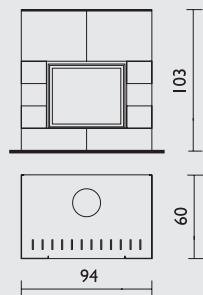

RIVESTIMENTI CONTEMPORANEI

MEXICO

ONYX

POP

FOCOLARI

- Firetronix, Airfire, Thermofire, cm 146x8x113h
- Acquatondo 22, Forte, Acquatondo 29, Screen 80, cm 146x9x113h

Firetronix, Airfire, Thermofire

Flat 120 (vers. ridotta)*

PURE

QUADRO

SAFARI 80 - 100

SAHARA

FOCOLARI

- Screen 80, cm 115x6x82h
- Screen 100, cm 135x6x82h

Idro 30

- Screen 80, cm 129x3,5x90h
- Screen 100, cm 149x3,5x90h

- Luce 54, Luce Plus 54, Pellinsert 54, cm 120x4x83h
- Luce 62, Luce Plus 62, Pellbox SCF, cm 123x4x88h
- Acquatondo 22, Forte, cm 123x4x82h