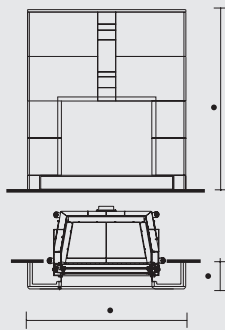

RIVESTIMENTI CONTEMPORANEI

BOLD

DARVON

DOOR

EASY

FOCOLARI

- Luce 54, Luce Plus 54, Pellinsert 54, cm 132x15x99h
- Luce 62, Luce Plus 62, Pellbox SCF, cm 137x15x106h

Cristal 45

Firetronix, Airfire

Airfire, Firetronix

DROMOND

FASHION

FOCOLARI

- Cristal 45, cm 100x38x174h
- Stile, cm 118x38x195h

- Cristal 76, 131x38x150h
- Acquatondo 22, Forte, cm 131x38x172h

Cristal 90

- Luce 54, Luce Plus 54, Pellinsert 54, cm 131x9x118h
- Luce 62, Luce Plus 62, Pellbox SCF, cm 131x9x120h