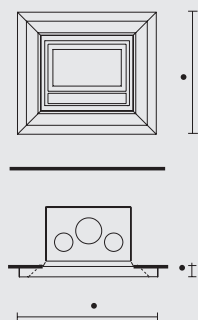

IRON

JUNGLE

LASER

METAL

FOCOLARI

- Luce 54, Luce Plus 54, Pellinsert 54, cm 108x9x95h
- Luce 62, Luce Plus 62, Pellbox SCF, cm 113x9x102h
- Airfire, Firetronix, Thermofire, cm 100x8x89h
- Acquatondo 22, Forte, cm 108x8x89h
- Acquatondo 29, cm 116x8x89h
- Cristal 76, Double, cm 108x8x93h
- Flat 100, cm 135x8x85h

- Luce 54, Luce Plus 54, Pellinsert 54, cm 115x7x102h
- Luce 62, Luce Plus 62, Pellbox SCF, cm 120x7x109h

- Screen 80, cm 145x4,5x106h
- Screen 100, cm 165x4,5x106h

Firetronix, Airfire