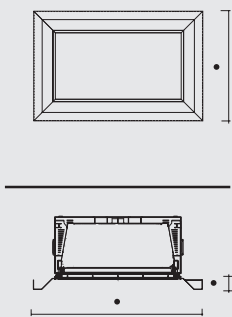

FOCO

GREY

HIGH TECH

INCAS

FOCOLARI

Flat 120, Forte

- Screen 80, cm 121x9x92h
- Screen 100, cm 141x9x92h

- Luce 54, Luce Plus 54, Pellinsert 54, cm 120x7x105h
- Luce 62, Luce Plus 62, Pellbox SCF, cm 131x7x114h

- Luce 54, Luce Plus 54, Pellinsert 54, cm 122x7x149h
- Luce 62, Luce Plus 62, Pellbox SCF, cm 132x7x157h