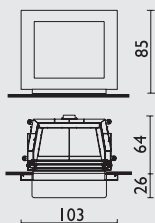

FOCOLARI

Cristal 90

Cristal 76

Cristal 45

Flat 100

Luce 62, Luce Plus 62, Pellbox SCF