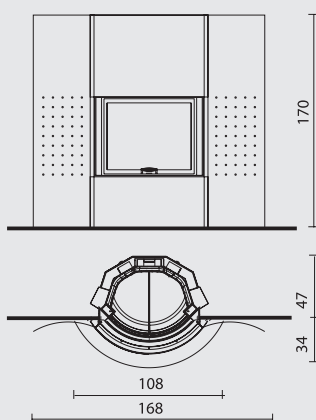

RIVESTIMENTI CONTEMPORANEI

BOLD

DARVON

DOOR

EASY

FOCOLARI

- Luce 54, Luce Plus 54, Pellinsert 54, cm 132x15x99h
- Luce 62, Luce Plus 62, Pellbox SCF, cm 137x15x106h

Cristal 45

Firetronix, Airfire

Airfire, Firetronix

DROMOND

FASHION

FOCOLARI

- Cristal 45, cm 100x38x174h
- Stile, cm 118x38x195h

- Cristal 76, 131x38x150h
- Acquatondo 22, Forte, cm 131x38x172h

Cristal 90

- Luce 54, Luce Plus 54, Pellinsert 54, cm 131x9x118h
- Luce 62, Luce Plus 62, Pellbox SCF, cm 131x9x120h