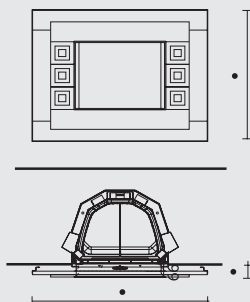

RIVESTIMENTI CONTEMPORANEI

MEXICO