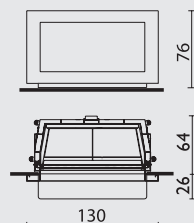

FOCOLARI

Cristal 90

Cristal 76

Cristal 45

Flat 100

Luce 62, Luce Plus 62, Pellbox SCF