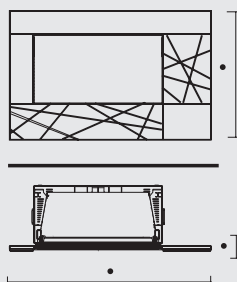

IRON

JUNGLE

LASER

METAL

FOCOLARI

- Luce 54, Luce Plus 54, Pellinsert 54, cm 108x9x95h
- Luce 62, Luce Plus 62, Pellbox SCF, cm 113x9x102h
- Airfire, Firetronix, Thermofire, cm 100x8x89h
- Acquatondo 22, Forte, cm 108x8x89h
- Acquatondo 29, cm 116x8x89h
- Cristal 76, Double, cm 108x8x93h
- Flat 100, cm 135x8x85h

- Luce 54, Luce Plus 54, Pellinsert 54, cm 115x7x102h
- Luce 62, Luce Plus 62, Pellbox SCF, cm 120x7x109h

- Screen 80, cm 145x4,5x106h
- Screen 100, cm 165x4,5x106h

Firetronix, Airfire