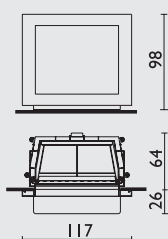

FOCOLARI

Cristal 90

Cristal 76

Cristal 45

Flat 100

Luce 62, Luce Plus 62, Pellbox SCF